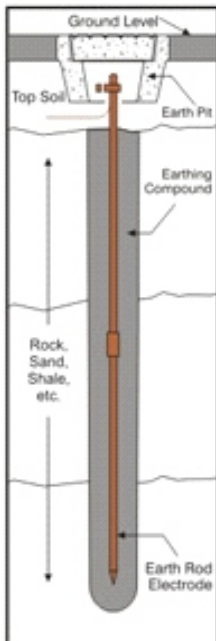

EARTH HOUSING - HEAVY DUTY

PRODUCT REF.	DESCRIPTION	WEIGHT
HGEH 3030	EARTH HOUSING	2 KG.

EARTHING COMPOUND

PRODUCT REF: HGECOMP